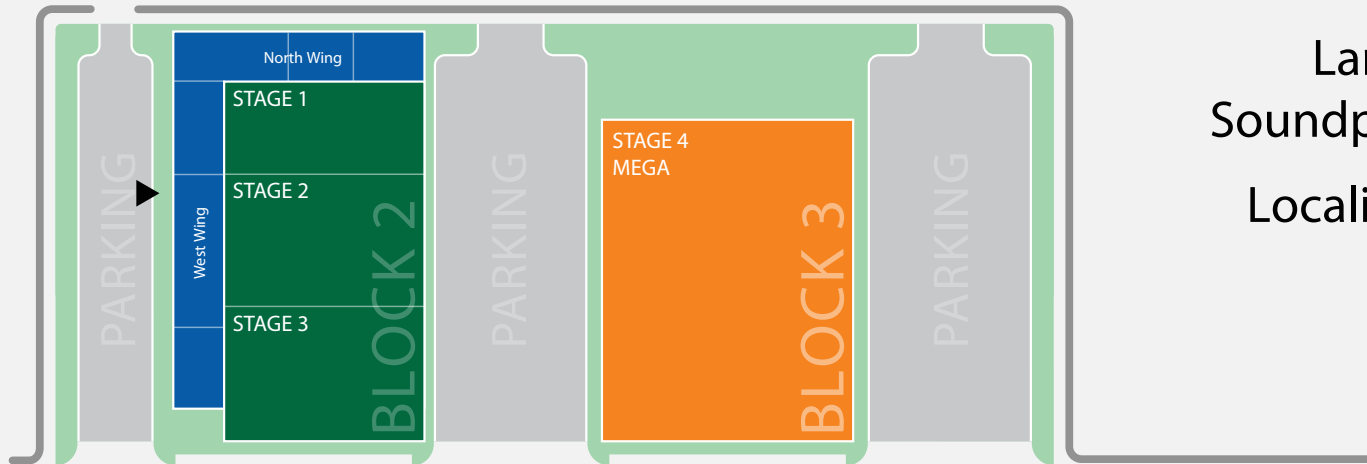

PINEWOOD
TORONTO STUDIOS™

Commissioners Street

▼ Main Entrance

Large, Fully
Soundproofed Stages
Localized Support

Basin Street

*Located at:
75 Commissioners Street.
Jumbo is not a soundstage.

Bouchette Street

Accommodating Productions of All Sizes

Pinewood Toronto Studios offers seven purpose-built soundstages and one converted space. Our stages range in size from 10,000 sq ft to 46,000 sq ft, with ceilings ranging from 40 ft to 60 ft high.