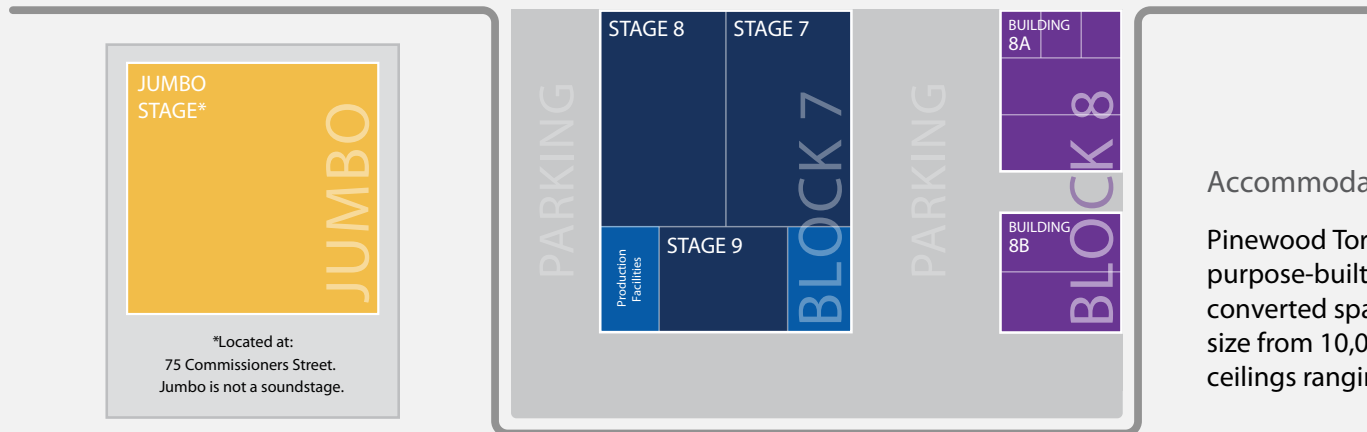

PINEWOOD
TORONTO STUDIOS™

Commissioners Street

▼ Main Entrance

Large, Fully
Soundproofed Stages
Localized Support

Basin Street

*Located at:
75 Commissioners Street.
Jumbo is not a soundstage.

Bouchette Street

Accommodating Productions of All Sizes

Pinewood Toronto Studios offers seven purpose-built soundstages and one converted space. Our stages range in size from 10,000 sq ft to 46,000 sq ft, with ceilings ranging from 40 ft to 60 ft high.