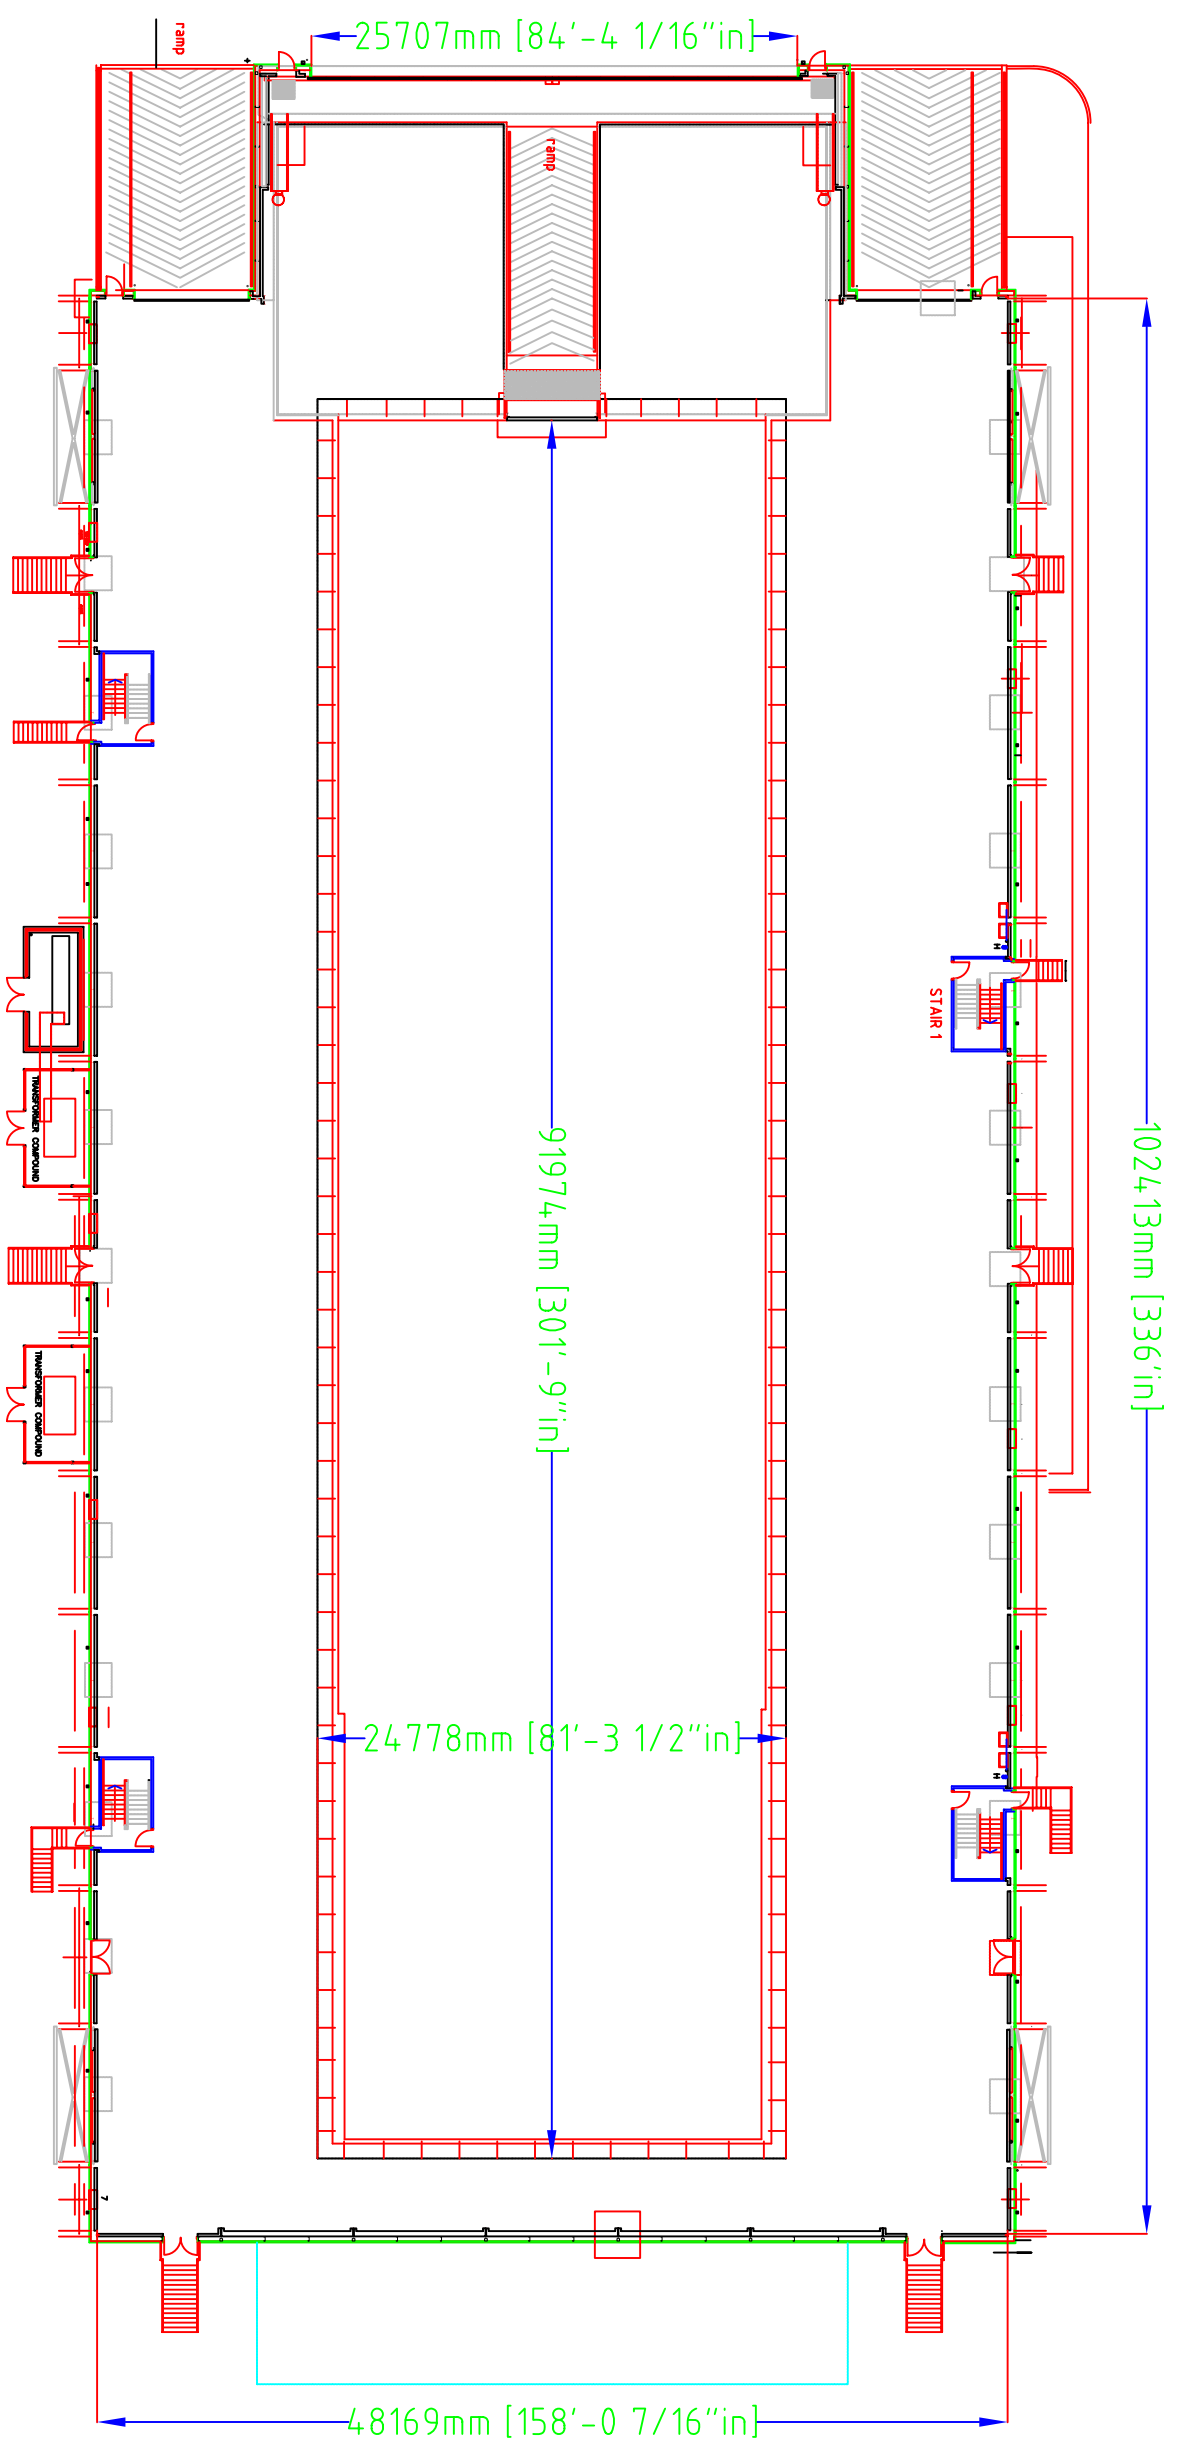

ALL DIMENSIONS TO BE CHECKED ON SITE

**PROJECT
MANAGEMENT
DEPARTMENT**

JOB TITLE
PINEMOOD STUDIOS
007 STAGE

DRAWING TITLE
GROUND FLOOR LAYOUT

SCALE 1:400 A3	DATE 23 FEB 10	DRAWN BY MLA
-------------------	-------------------	-----------------

DRAWING NO. TBC	REVISIONS -
--------------------	----------------